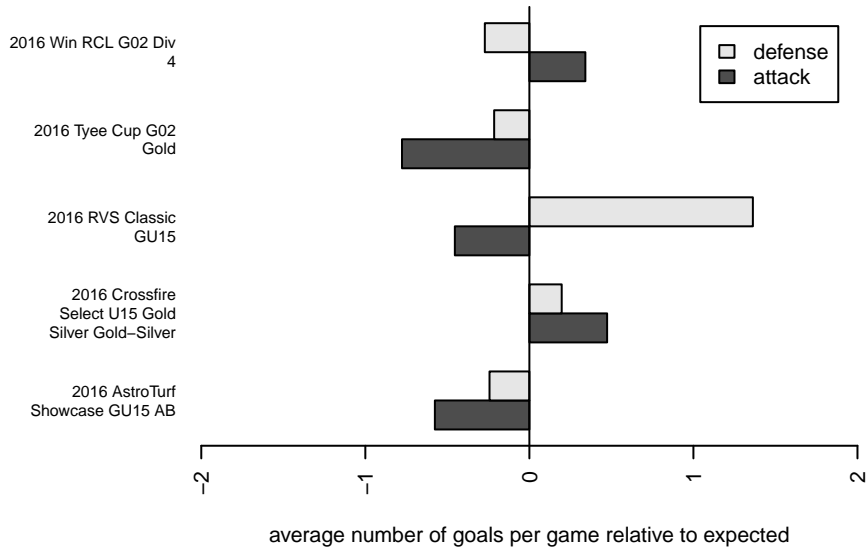

RV Slammers White G02

Rainier Valley Slammers
 Auburn, WA
 G02 total strength=1225
 attack=5.92 defense=3.21
 spr league = Win RCL G02 Div 4
 notes= Perry 2013

alt names used:
 RVS G02 White
 RVS G02 White
 RVS G02 WHITE
 RVS G02 White
 RVS G02 White
 RVS G02 White

Venues played:
 2016 RVS Classic GU15
 2016 Crossfire Select U15 Gold Silver Gold-Sil
 2016 Tye Cup G02 Gold
 2016 AstroTurf Showcase GU15 AB
 2016 Win RCL G02 Div 4

**attack and defense variance (black dot)
relative to other teams
and top 10 in region**

**attack and defense rating
relative to others at age
and all opponents in last 13 months**

**attack and defense rating
relative to others at age
and all opponents in last 13 months**

Performance relative to 13 month average

Performance relative to 13 month average

Distribution of opponents
 Red = Lose zone, Blue = Win zone, Green = Even
 Black line separates win/loze zones

lot. A=Neither has attack advantage, B=Opponent has both attack and defense advantage, C=Opponent has both attack and defense disadvantage, D=Both have