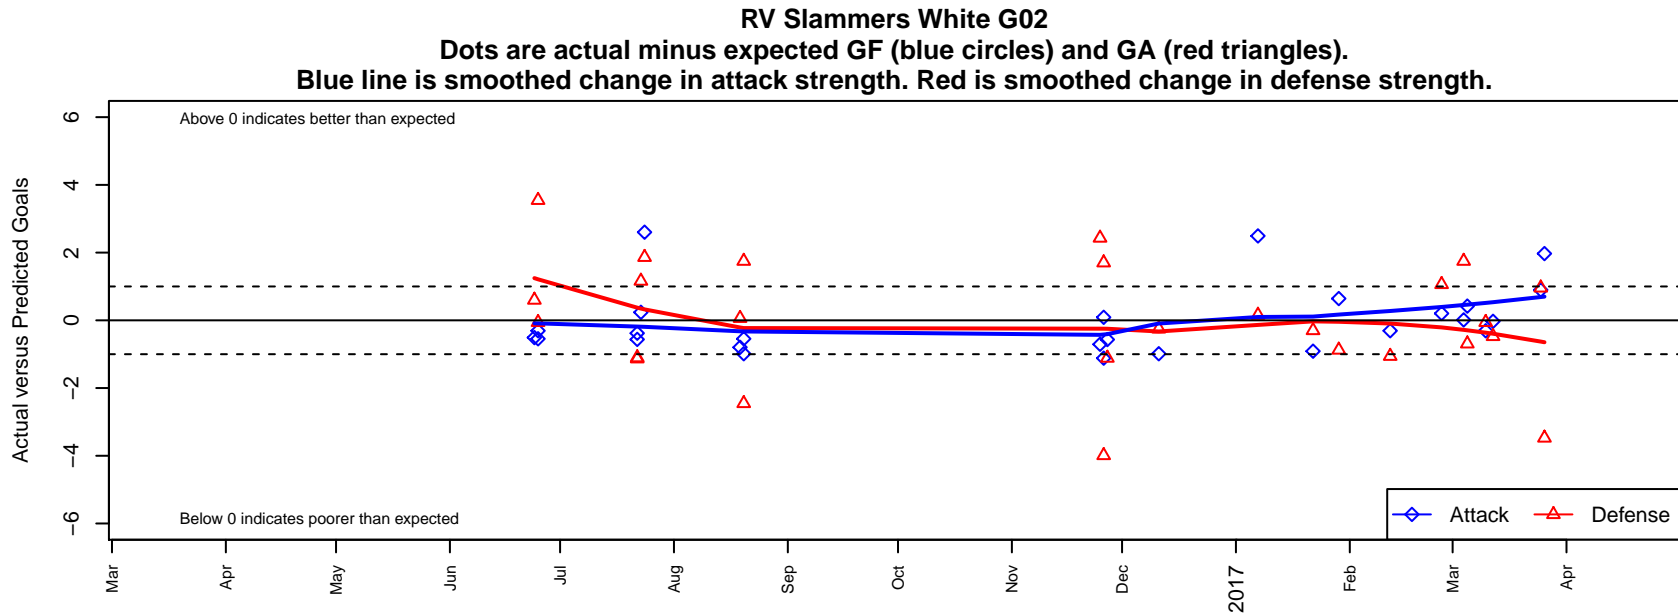

**attack and defense variance (black dot)
relative to other teams
and top 10 in region**

**attack and defense rating
relative to others at age
and all opponents in last 13 months**

**attack and defense rating
relative to others at age
and all opponents in last 13 months**

RV Slammers White G02

Rainier Valley Slammers
Auburn, WA
G02 total strength=1225
attack=5.92 defense=3.21
spr league = Win RCL G02 Div 4
notes= Perry 2013

alt names used:
RVS G02 White
RVS G02 White
RVS G02 WHITE
RVS G02 White
RVS G02 White
RVS G02 White

Venues played:
2016 RVS Classic GU15
2016 Crossfire Select U15 Gold Silver Gold-Sil
2016 Tye Cup G02 Gold
2016 AstroTurf Showcase GU15 AB
2016 Win RCL G02 Div 4